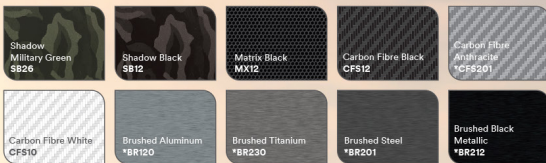

3M™ Wrap Film Series 2080

Driven to inspire.

Gloss

Satin

Colour Flips

Matte

Textures

Chrome

Gloss Silver Chrome
GC451